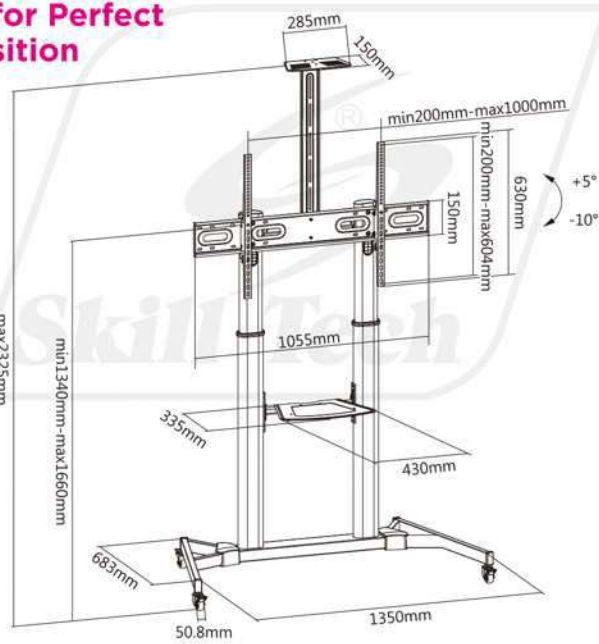

# SH 666TB

## TELESCOPIC HEIGHT ADJUSTABLE STEEL TV CART

For most 60"-100" flat panel TVs

### Height & Angle Adjustable for Perfect Viewing Position

Screen Size  
**60"-100"**

VESA Compatible  
200x200 300x300 400x200  
400x400 600x400 800x400  
800x600 1000x600

Weight Capacity  
**100kg/220lbs**

Weight Capacity  
**5kg/11lbs**

Tilt Range  
**+5°--10°**

Cable Management

**Tilts Freely**  
for perfect viewing.

**Height Adjustable Shelf**  
perfect for AV equipment and materials.

**Locking Casters**  
ensures increased stability and safety.